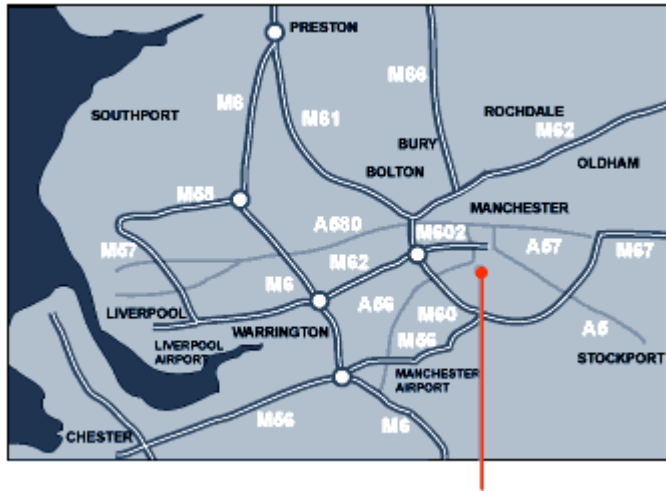

Best regards

The Synectics Technology Roadshow Team

HOW TO FIND MANCHESTER UNITED

From the North

Leave M60 at Jtn 12 for M602 (Salford / Manchester). At the end of M602 (Jtn 3) follow signs for Salford Quays and Trafford Park. At roundabout turn right into Trafford Road (A5063). At bridge over Manchester Ship canal, keeping in the right hand lane, turn right and follow road round to Trafford Wharf Road, and then left onto Watersreach. Continue through traffic lights onto Sir Matt Busby Way.

Alternative route: Stay on M60 to Jtn 7 and follow directions from the South. (below)

From the South

Leave M6 at Jtn 19, take A56 in the direction of Manchester Airport. Onto M56 to Manchester, pass the Airport and follow signs to M60 (Leeds / Liverpool). Leave M60 at Jtn 7 (A56 Chester Road) following signs for Manchester United Football Club. Turn left into Sir Matt Busby Way.

By Car/Coach: From the M3 towards London, stay on the A316 to the second roundabout. At the Lexus/Curries car dealership, turn left on to the B361 Whitton Road. With the stadium straight ahead keep right into Rugby Road and follow the signs to the car park. From London take the A316 over Richmond bridge to the third roundabout. At the Lexus/Curries car dealership, turn right on to the B361 Whitton Road. With the stadium straight ahead keep right into Rugby Road and follow the signs to the car park.

By Bus: Bus Routes 281, 267 and H22 have regular services which pass close to the stadium.

By Air: Twickenham is approximately 6 miles from London Heathrow, 20 miles from London City Airport and 30 miles from London Gatwick. If you are travelling from London, you may find the Transport for London journey planner useful (www.tfl.gov.uk).