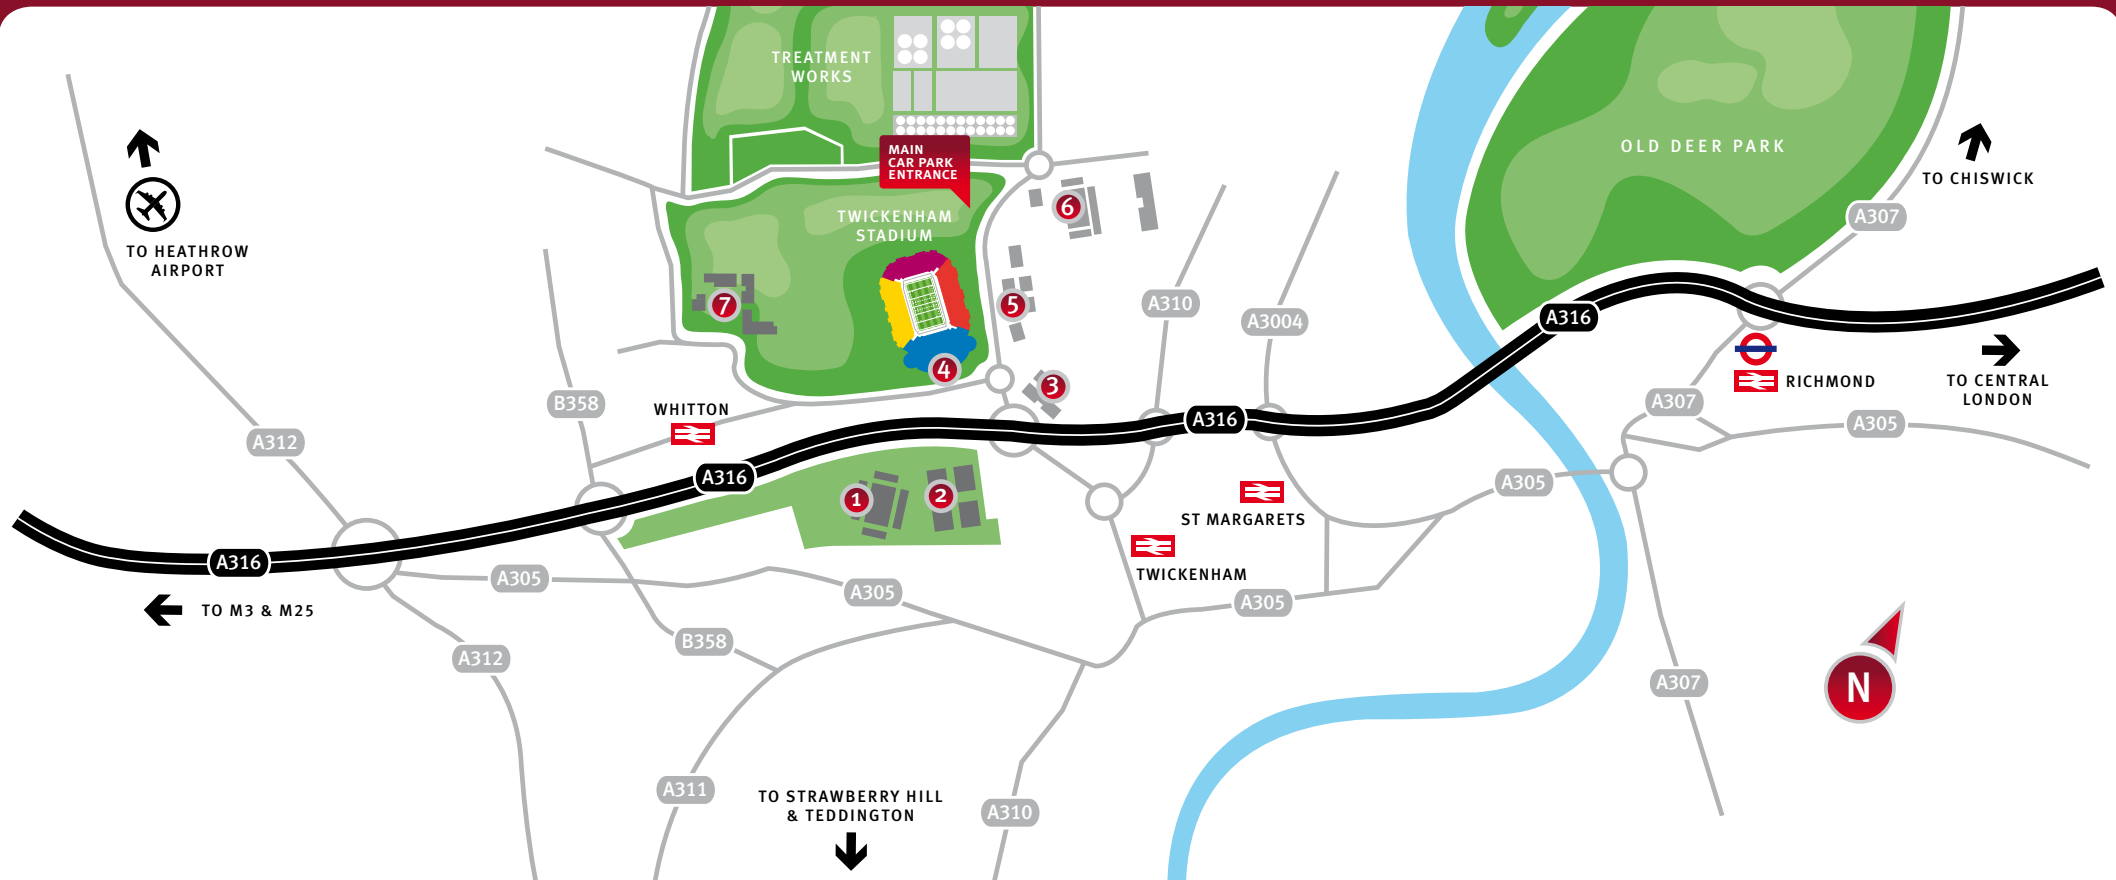

Alternative route: Stay on M60 to Jtn 7 and follow directions from the South. (below)

From the South

Leave M6 at Jtn 19, take A56 in the direction of Manchester Airport. Onto M56 to Manchester, pass the Airport and follow signs to M60 (Leeds / Liverpool). Leave M60 at Jtn 7 (A56 Chester Road) following signs for Manchester United Football Club. Turn left into Sir Matt Busby Way.

Tel: 0121 704 2784

Fax: 0121 711 3153

© Give Way 2004 Tel: 0800 019 0027. © Crown Copyright . PU 100040256.

Mapping sourced from Ordnance Survey

Twickenham Stadium Road Access Map

- 1 The Stoop Memorial Ground
 - 2 Richmond Upon Thames College
 - 3 Lexus/Curries car dealership
 - 4 Twickenham Experience/RFU offices – South Stand
 - 5 RFU annexe
 - 6 Tesco superstore
 - 7 Kneller Hall / Royal Military School of Music
- ■ — Route to main car park

By Car/Coach: From the M3 towards London, stay on the A316 to the second roundabout. At the Lexus/Curries car dealership, turn left on to the B361 Whitton Road. With the stadium straight ahead keep right into Rugby Road and follow the signs to the car park. From London take the A316 over Richmond bridge to the third roundabout. At the Lexus/Curries car dealership, turn right on to the B361 Whitton Road. With the stadium straight ahead keep right into Rugby Road and follow the signs to the car park.

Parking: Parking is available onsite for coaches and up to 2000 cars for our Conferences and Events guests.

By Train: Waterloo to Twickenham. Turn right out of the station, cross the road and the stadium is approximately 8 minutes walk.